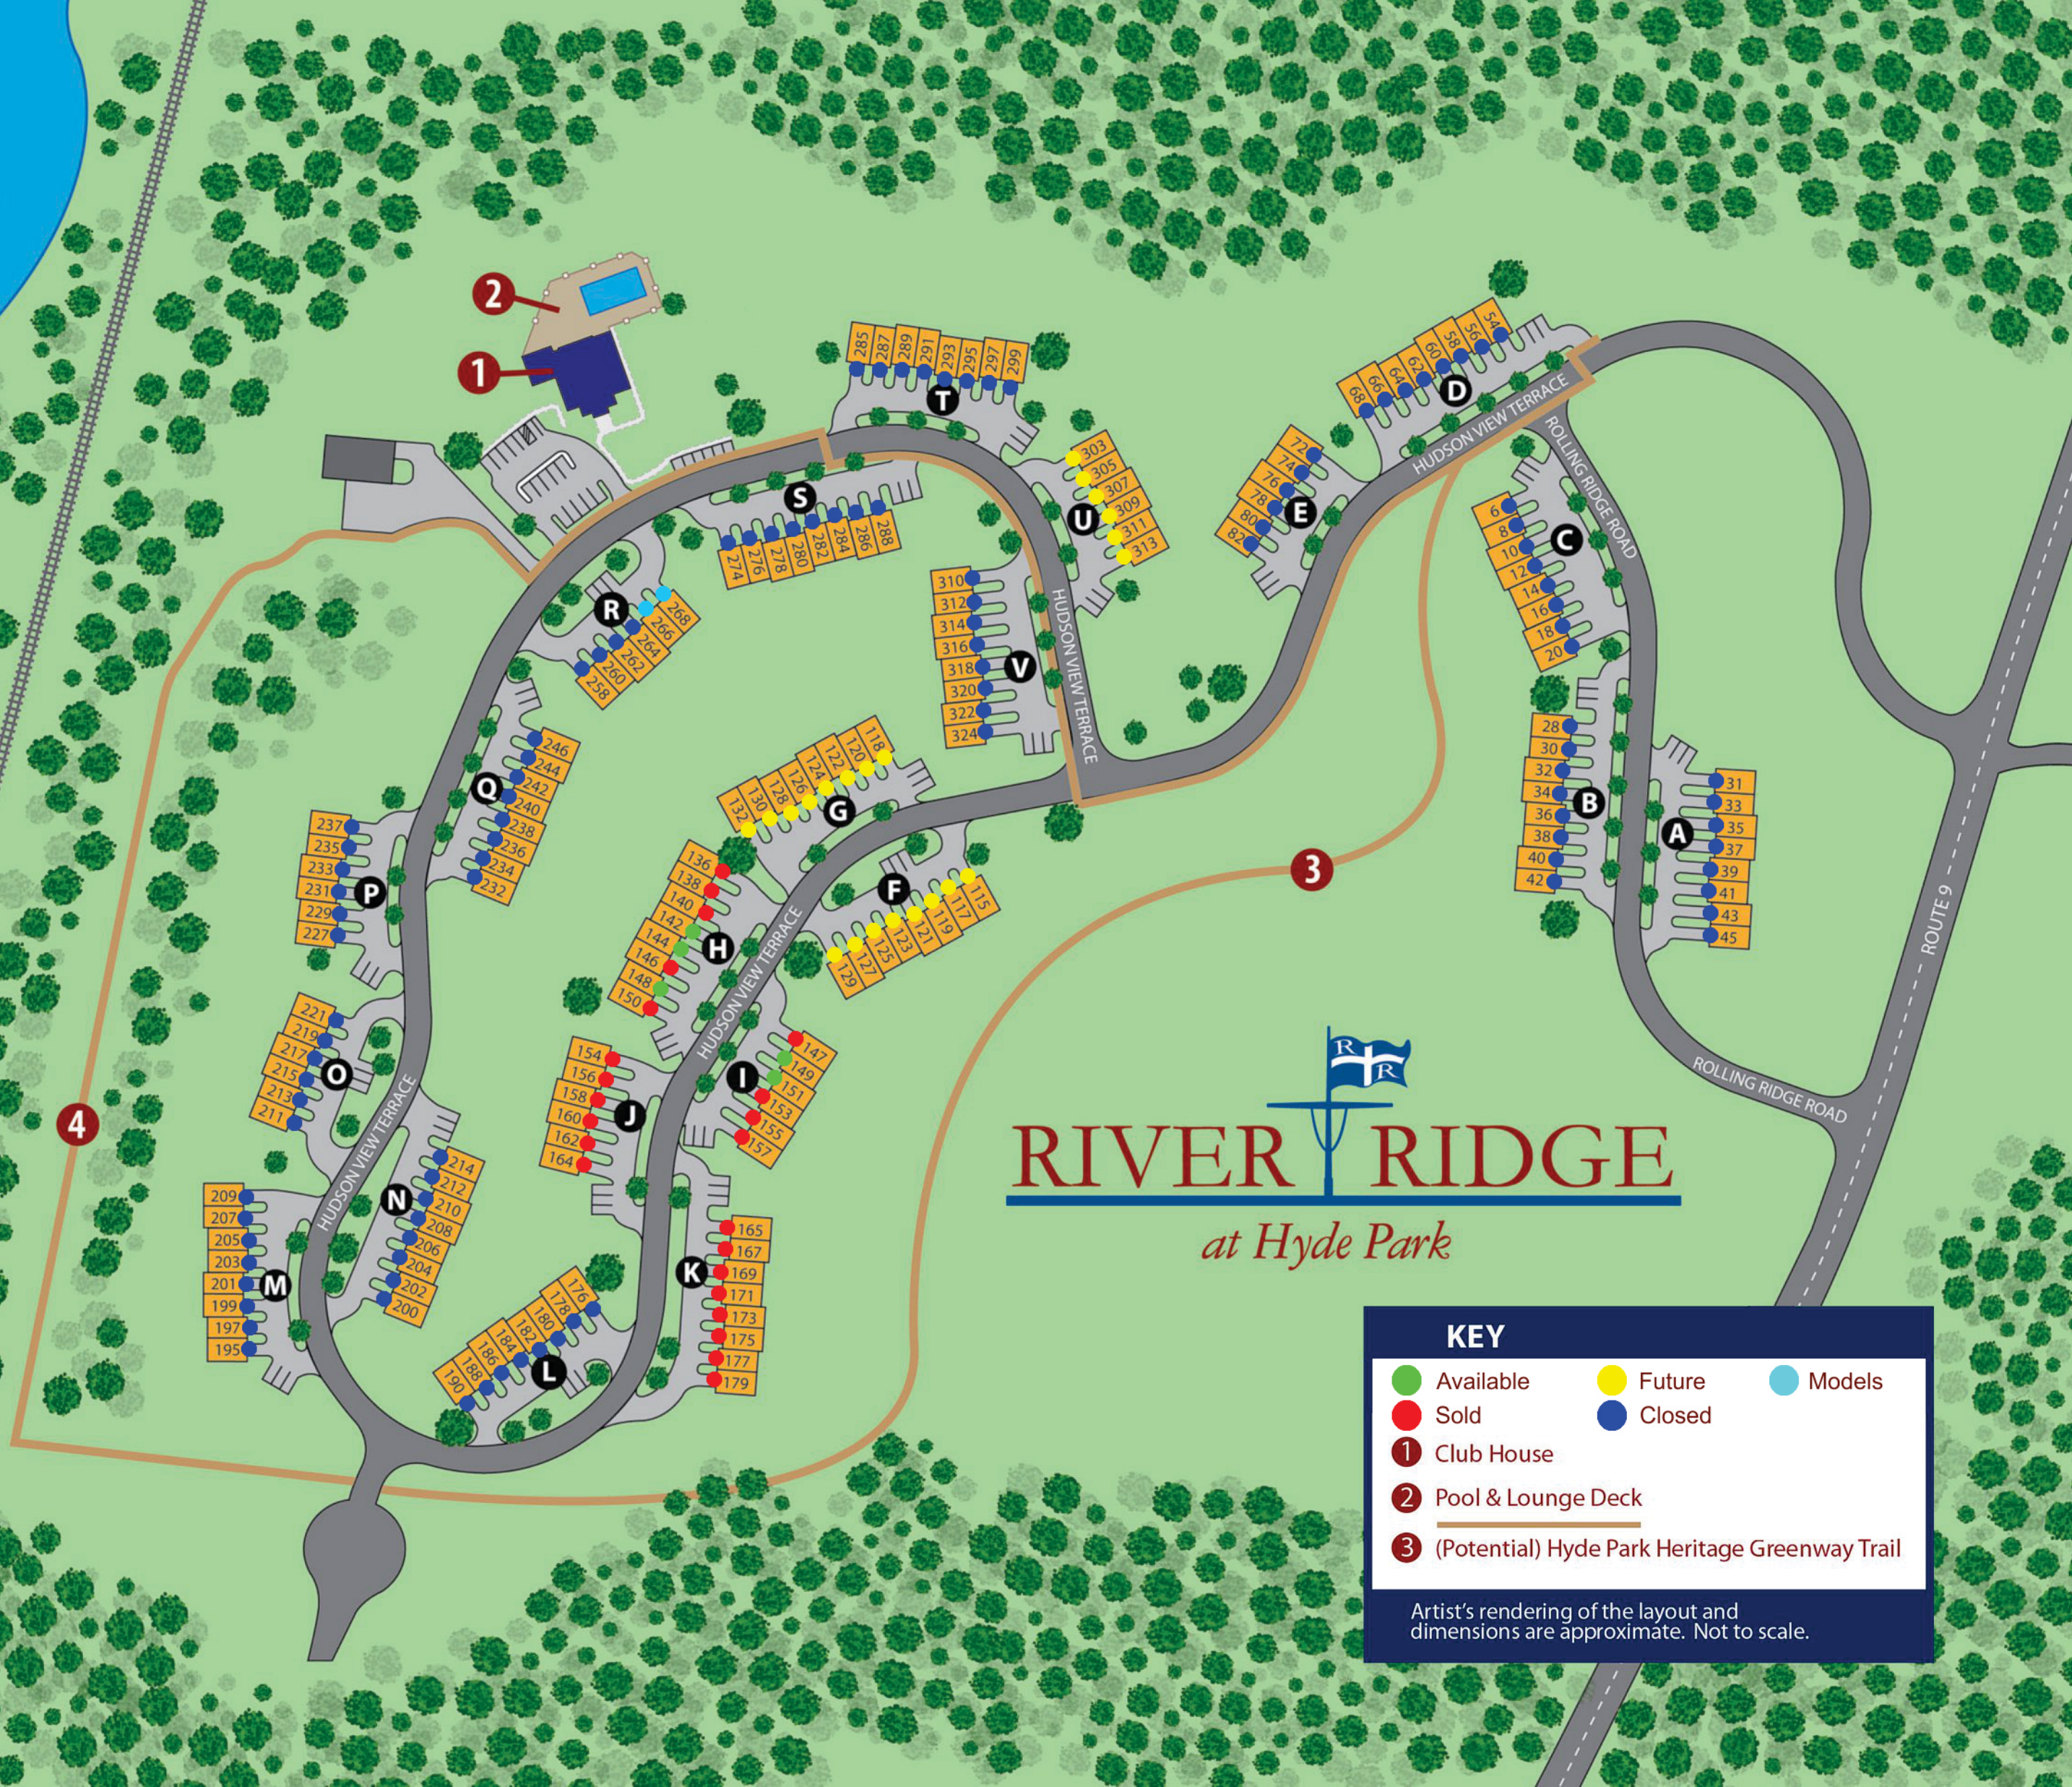

HUDSON RIVER

RIVER RIDGE

at Hyde Park

KEY

● Available	● Future	● Models
● Sold	● Closed	
1 Club House		
2 Pool & Lounge Deck		
3 (Potential) Hyde Park Heritage Greenway Trail		

Artist's rendering of the layout and dimensions are approximate. Not to scale.